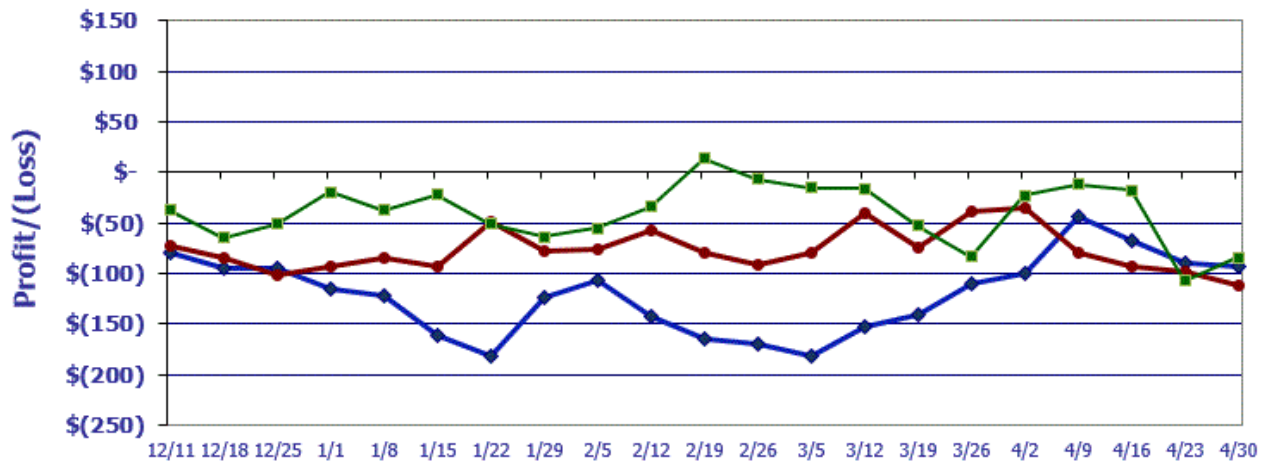

Slaughter Steer Feedyard Close-Outs

Current & Future (Projected)

For the week ending April 30, 2021

Current & Future (Projected) Feedyard Closeouts: Profit/(Loss)

Closeout projections are for cattle placed on feed by a cattle owner at a commercial feedyard and not for cattle owned by a feedyard and fed at cost or a farmer/feeder utilizing his own feed. Cattle cost, cost of gain, and selling price will vary on a regional basis.

Typical closeout for un-hedged steers sold this week:

- Placed On Feed 150 days ago = December 1st
- Projected P/(L) based on the futures when placed on feed: **(\$84.07)**

Cost of 750 lb. steer delivered @ \$137.10 per cwt:	\$1,028.25
Feed Cost for 600 lbs. @ \$1.08 per lb.	\$648.00
Interest on cattle cost for 165 days:	\$17.96
Interest on feed cost:	\$5.66
Total Cost & Expense:	\$1,699.87
Sale proceeds: 1,350 lb. steer @ \$119.00 per cwt:	\$1,606.50
This week's Profit/(Loss) per head:	(\$93.37)
Profit/(Loss) per head for previous week:	(\$89.30)
Change from previous week:	-\$4.07
Sale price necessary to breakeven:	\$125.92

Projected closeout for steers placed on feed this week:

- Projected Sale Date @ 150 days on feed = September 27th
- Sale Proceeds based on the October Live Cattle Futures Contract

Cost of 750 lb. steer delivered @ \$134.50 per cwt:	\$1,008.75
Feed Cost for 600 lbs. @ \$1.23 per lb.	\$738.00
Interest on cattle cost for 165 days:	\$17.62
Interest on feed cost:	\$6.44
Total Cost & Expense:	\$1,770.81
Sale proceeds: 1,350 lb. steer @ \$122.90 per cwt:	\$1,659.15
This week's Profit/(Loss) per head:	(\$111.66)
Profit/(Loss) per head for previous week:	(\$97.94)
Change from previous week:	-\$13.72
Sale price necessary to breakeven:	\$131.17

Feedyard Close-Outs for the weeks ending...

www.cattlerange.com

Typical closeout for hedged steers sold this week: (\$84.07)
Typical closeout for un-hedged steers sold this week: (\$93.37)
Projected closeout for steers placed on feed this week: (\$111.66)